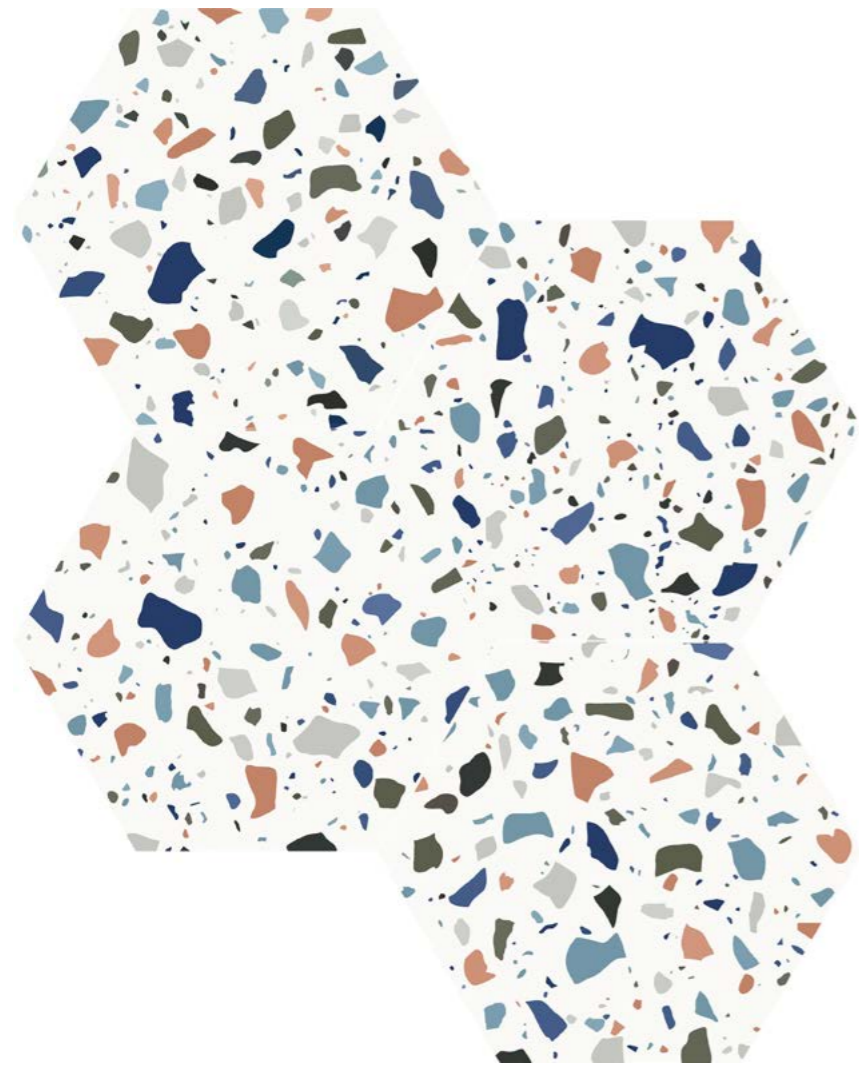

Chicago

Glazed Porcelain

9mm **8.5"x9.8"**
21.5x25 cm

Terrazo

8.5"x9.8"
188338

Technical Specifications

CHARACTERISTICS	STANDARD	DECLARED ASTM
Dimensions	ISO 10545-2	± 0.5%
Water Absorption	ISO 10545-3	E ≤0.5%
Resistance to Surface Abrasion	ISO 10545-7	Class 2
Chemical Resistance	ISO 10545-13	GLA
Flatness	ISO 10545-2	± 0.5%
Crazing Resistance	ISO 10545-11	Accomplish
Resistance to Stains	ISO 10545-14	5
Slip Resistance	16165 Anexo C	Class 1
Chemical Resistance Swimmingpool	ISO 10545-13	GA
Breaking Strength	ISO 10545-4:9	≥350 lbf
Frost Resistance	ISO 10545-12	Accomplish
Resistance to Thermal Shock	ISO 10545-9	Accomplish

Packaging Information

Size	SF per carton	PC per carton	BX per pallet
5.8"x5.8"	498.15	47	70
8.5"x9.8"	265.76	24	64